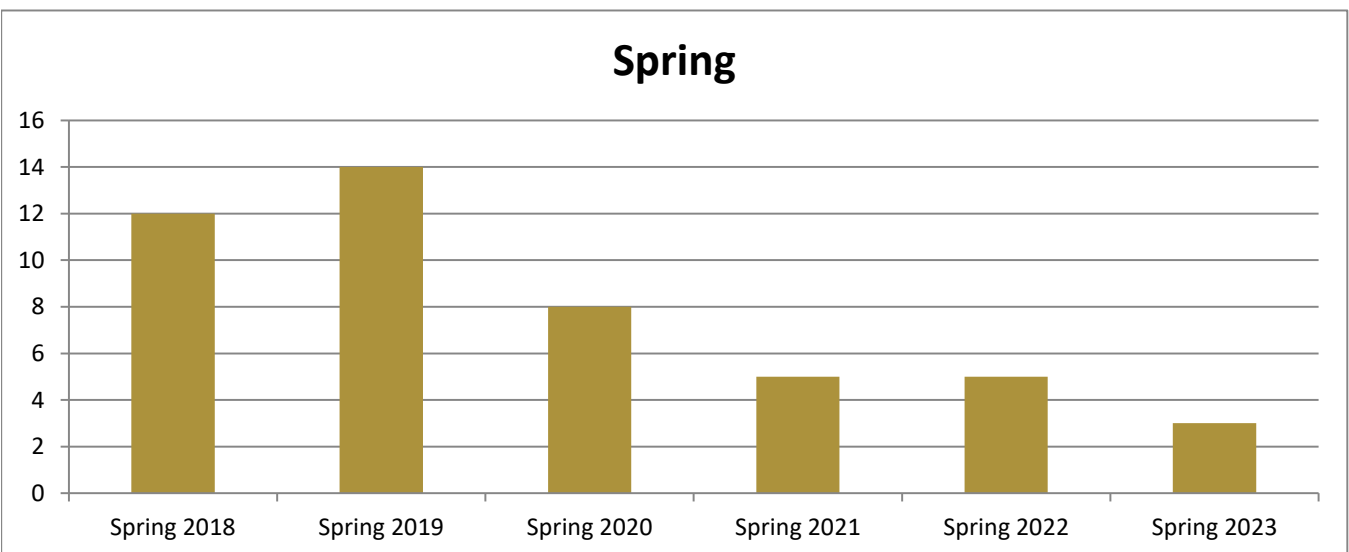

SMSU Studio Arts Program Data

Enrolled Minors

Academic Years 2017-18 to 2022-23

Using Fall Semester Data (Fall 2017 to Fall 2022) for Term Specific measures

Enrolled by AY & Term		2018	2019	2020	2021	2022	2023
Fall		10	10	8	6	5	2
Spring		12	14	8	5	5	3
Summer		2	4	1	4	1	3
Grand Total		24	28	17	15	11	8

SMSU Studio Arts Program Data

Enrolled Minors

Academic Years 2017-18 to 2022-23

Using Fall Semester Data (Fall 2017 to Fall 2022) for Term Specific measures

By Gender	Fall 2017	Fall 2018	Fall 2019	Fall 2020	Fall 2021	Fall 2022
Female	10	7	8	5	3	2
Male		3		1	2	
Grand Total	10	10	8	6	5	2