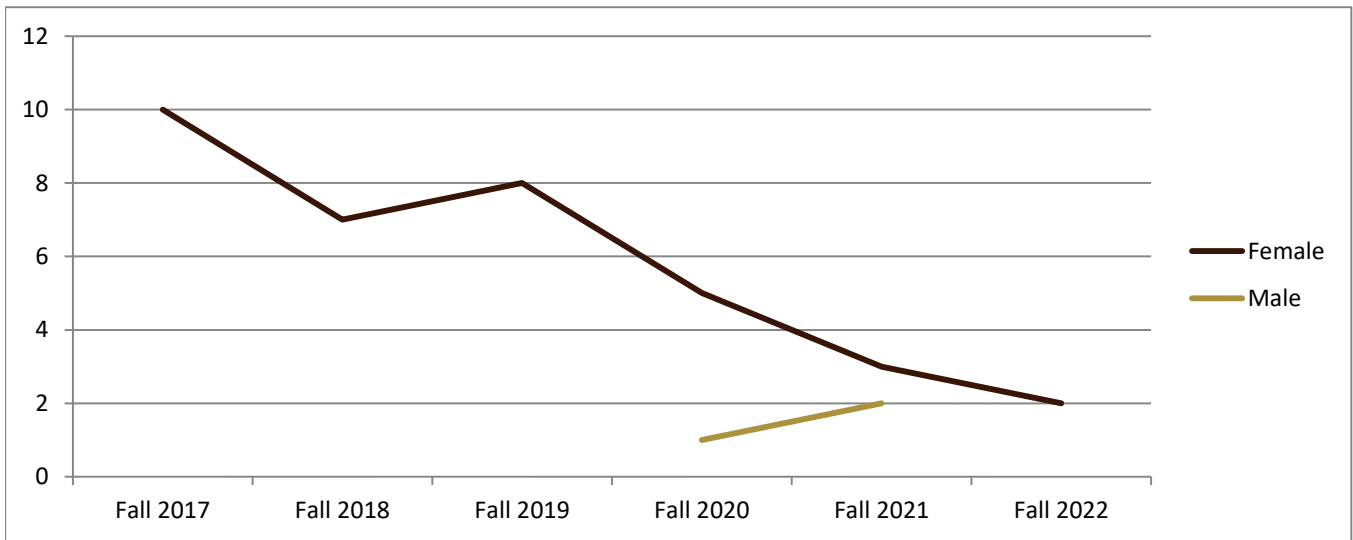

SMSU Studio Arts Program Data

Enrolled Minors

Academic Years 2017-18 to 2022-23

Using Fall Semester Data (Fall 2017 to Fall 2022) for Term Specific measures

Enrolled by AY & Term		2018	2019	2020	2021	2022	2023
Fall		10	10	8	6	5	2
Spring		12	14	8	5	5	3
Summer		2	4	1	4	1	3
Grand Total		24	28	17	15	11	8

SMSU Studio Arts Program Data

Enrolled Minors

Academic Years 2017-18 to 2022-23

Using Fall Semester Data (Fall 2017 to Fall 2022) for Term Specific measures

By Gender	Fall 2017	Fall 2018	Fall 2019	Fall 2020	Fall 2021	Fall 2022
Female	10	7	8	5	3	2
Male		3		1	2	
Grand Total	10	10	8	6	5	2