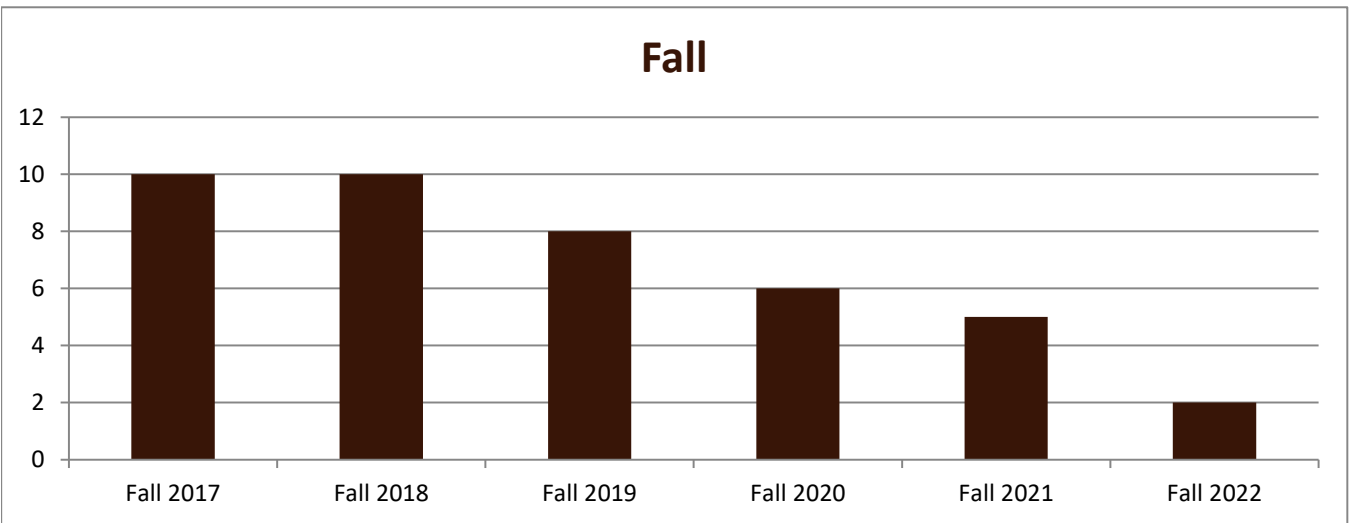

SMSU Studio Arts Program Data

Enrolled Minors

Academic Years 2017-18 to 2022-23

Using Fall Semester Data (Fall 2017 to Fall 2022) for Term Specific measures

Enrolled by AY & Term		2018	2019	2020	2021	2022	2023
Fall		10	10	8	6	5	2
Spring		12	14	8	5	5	3
Summer		2	4	1	4	1	3
Grand Total		24	28	17	15	11	8

SMSU Studio Arts Program Data

Enrolled Minors

Academic Years 2017-18 to 2022-23

Using Fall Semester Data (Fall 2017 to Fall 2022) for Term Specific measures

By Gender	Fall 2017	Fall 2018	Fall 2019	Fall 2020	Fall 2021	Fall 2022
Female	10	7	8	5	3	2
Male		3		1	2	
Grand Total	10	10	8	6	5	2